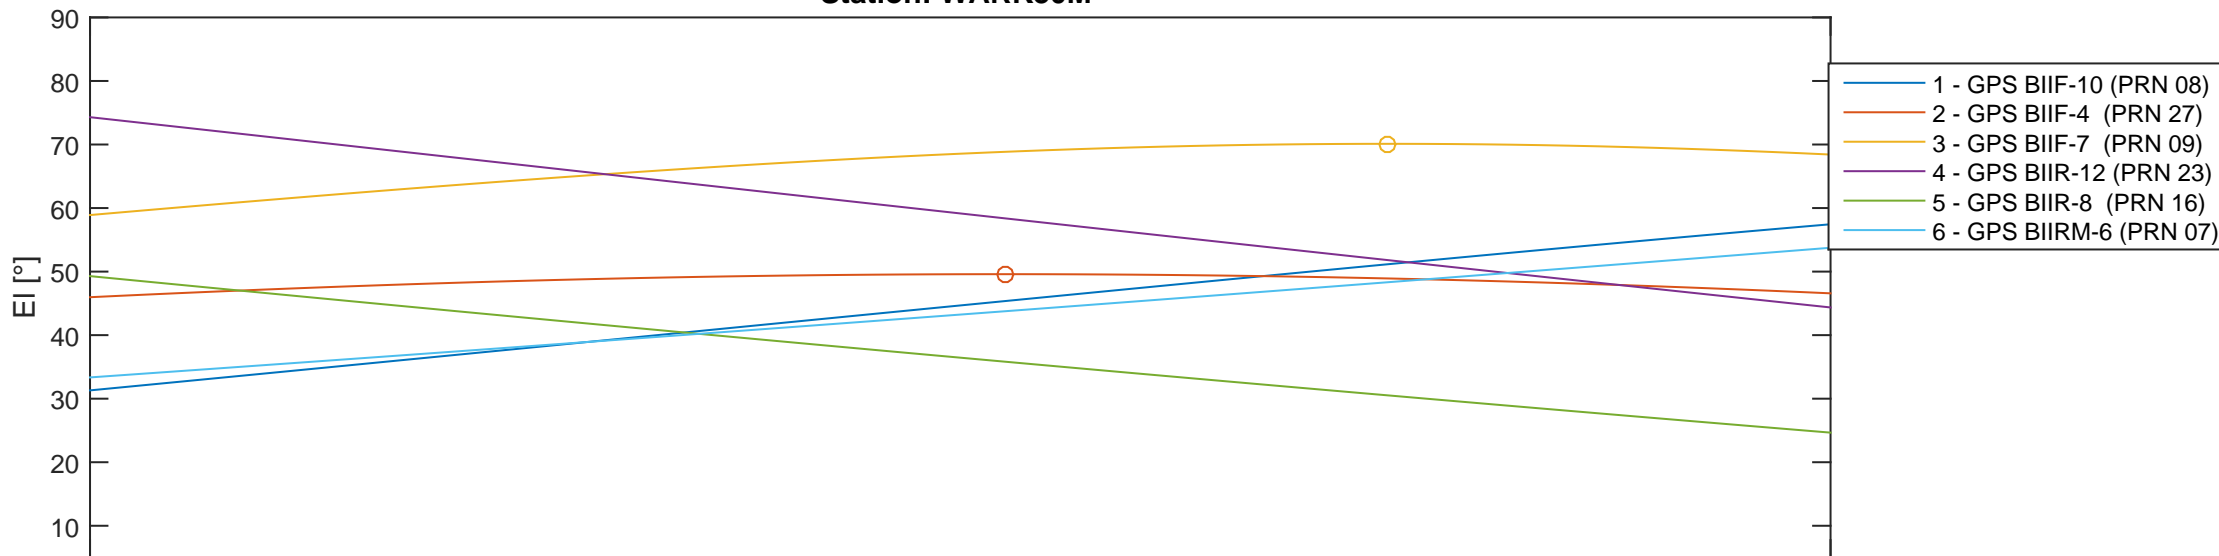

### Station: WARK30M

### Potential observation periods from station network